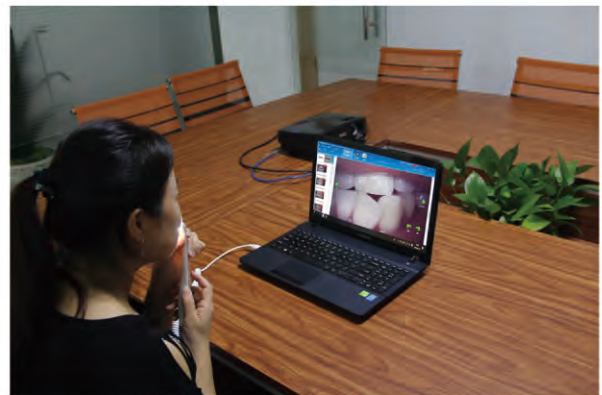

HD Macro

Touch Screen

17inch Monitor

15 Languages

Windows 10

Free Software

Image Editors

Medical Records

A6M

Wired USB Intraoral Camera

Support Computer System

Support 15 Languages

Intraoral camera

A6W-X

Scan QR code to download image to phone

WiFi