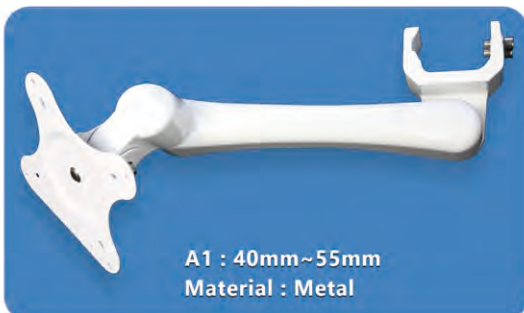

A6M

Wired USB Intraoral Camera

Support Computer System

Support 15 Languages

Intraoral camera

A6W-X

Scan QR code to download image to phone

WiFi

A1

Metal Bracket

A1 : 40mm~55mm
Material : Metal

Portable Intraoral Camera

A3W

Portable Design

15 inch Monitor

8 Hours Standby Time