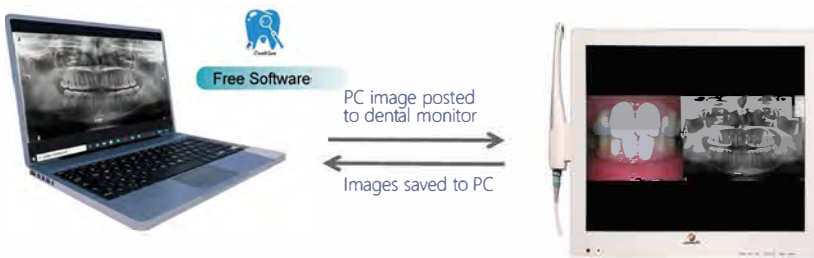

- ※ Cracked Teeth Are Clearly Visible
- ※ Easier Doctor-patient Communication

AI Oral Camera system

Oral problems self-diagnosed in 1 second Best Oral Health Prevention & Education Tool

- ★ AI self-identification of a variety of oral lesions and auto-generates inspection reports
- ★ 24 inch windows PC, I7 processor with micro-edge full touch screen
- ★ Mobile dental cart firm metal frame with 360 rotation
- ★ Super thin 5G wireless camera
- ★ Professional color printer

A3S

A3M-X

WiFi

Share pictures from computer to dental monitor by WiFi

Power	AC110-240V
Pixel	8.0 Mega Pixel
Lens	HD Macro Lens
Monitor	17 inch
Backlight	10pcs LED
Interface	HDMI / TV port / USB
Image Format	JPG
Play Multimedia	Video, Music, Pictures
Resolution	1280*1024
Software	iTeethSee (Free)
Image Storage	Computer

A3M

Wireless Oral Camera

A9S-X

**Plug & Play | Video recording
Multimedia Play | 12 Bright LEDs**

wireless camera
21.5 inch FHD monitor
USB flash drive
charging dock

1/6 Ultrathin Lens

Only 6mm thick

Easy to check the teeth inside

A9M-X

Dual wifi image transfer camera

A9M

PC Oral Camera

A9W-X

5G

24 inch Full Touch Monitor
8GB RAM, 256GB SSD
Support WiFi & Bluetooth
6pcs USB port

Win10