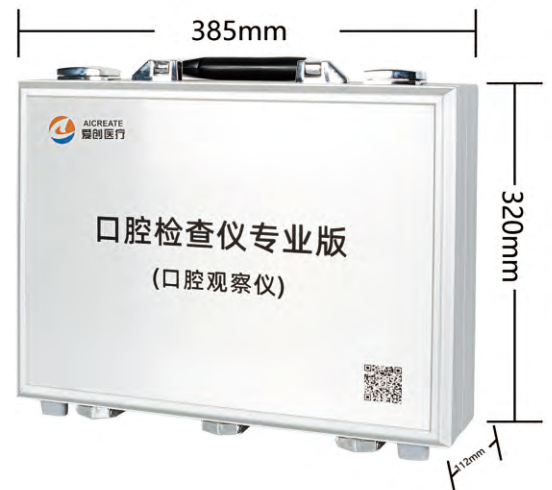

Power	AC100-240V
Pixel	5.0 Mega Pixel
Lens	HD Macro Lens
Monitor	17 inch Medical Monitor
Backlight	6pcs LED
Interface	VGA +HDMI+ USB
Image Format	JPG
Play Multimedia	Video,Music,Pictures
Resolution	1280*1024

A1

Metal Bracket

A1 : 40mm~55mm
Material : Metal

Portable Intraoral Camera

A3W

Portable Design

15 inch Monitor

8 Hours Standby Time

8.0 Mega Pixel

8GB Memory Card

Special For Family Doctor

Use For Outdoor Treatment

Professional Manufacturer

AICREATE

Zhuhai Aicreate Medical Technology Co., Ltd

3rd Floor, Lanxin Science Park, No.8 Chuangxinyi Road, Tangjiawan Zhuhai China