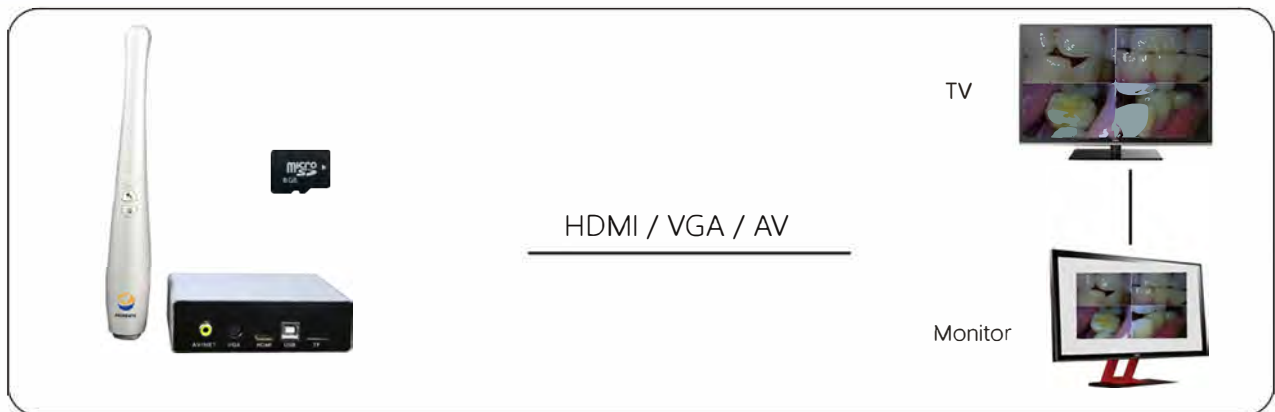

- ※ Cracked Teeth Are Clearly Visible
- ※ Easier Doctor-patient Communication

AI Oral Camera system

Oral problems self-diagnosed in 1 second Best Oral Health Prevention & Education Tool

- ★ AI self-identification of a variety of oral lesions and auto-generates inspection reports
- ★ 24 inch windows PC, I7 processor with micro-edge full touch screen
- ★ Mobile dental cart firm metal frame with 360 rotation
- ★ Super thin 5G wireless camera
- ★ Professional color printer

Consulting room

Waiting room

Medical center

Oral science museum

School/community

Healthcare center

Wired Oral Camera

A3S-X

SCAN QR CODE TO DOWNLOAD IMAGE TO SMARTPHONE

Power	AC100-240V
Pixel	8.0 Mega Pixel
Lens	HD Macro Lens
Monitor	17 inch
Image Storage	TF Card
Backlight	10pcs LED
Interface	HDMI / TV port / USB
Image Format	JPG
Play Multimedia	Video,Music,Pictures
Resolution	1280*1024

A3S

A3M-X

WiFi

Share pictures from computer to dental monitor by WiFi

Power	AC110-240V
Pixel	8.0 Mega Pixel
Lens	HD Macro Lens
Monitor	17 inch
Backlight	10pcs LED
Interface	HDMI / TV port / USB
Image Format	JPG
Play Multimedia	Video, Music, Pictures
Resolution	1280*1024
Software	iTeethSee (Free)
Image Storage	Computer