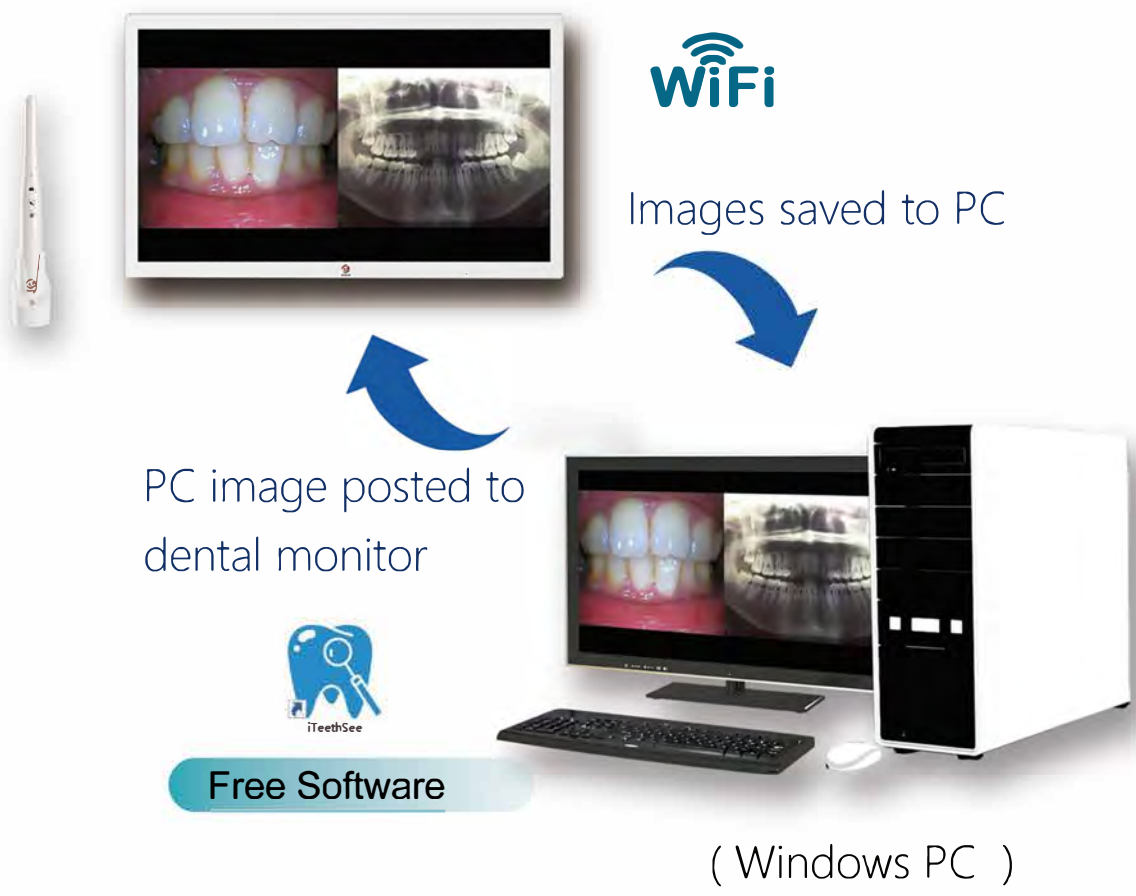

- ※ Cracked Teeth Are Clearly Visible
- ※ Easier Doctor-patient Communication

AI Oral Camera system

Oral problems self-diagnosed in 1 second Best Oral Health Prevention & Education Tool

- ★ AI self-identification of a variety of oral lesions and auto-generates inspection reports
- ★ 24 inch windows PC, I7 processor with micro-edge full touch screen
- ★ Mobile dental cart firm metal frame with 360 rotation
- ★ Super thin 5G wireless camera
- ★ Professional color printer

A3S

A3M-X

WiFi

Share pictures from computer to dental monitor by WiFi

Power	AC110-240V
Pixel	8.0 Mega Pixel
Lens	HD Macro Lens
Monitor	17 inch
Backlight	10pcs LED
Interface	HDMI / TV port / USB
Image Format	JPG
Play Multimedia	Video, Music, Pictures
Resolution	1280*1024
Software	iTeethSee (Free)
Image Storage	Computer

A3M

Wireless Oral Camera

A9S-X

**Plug & Play | Video recording
Multimedia Play | 12 Bright LEDs**

wireless camera
21.5 inch FHD monitor
USB flash drive
charging dock

1/6 Ultrathin Lens

Only 6mm thick

Easy to check the teeth inside

A9M-X

Dual wifi image transfer camera

A9M

PC Oral Camera

A9W-X

5G

24 inch Full Touch Monitor
8GB RAM, 256GB SSD
Support WiFi & Bluetooth
6pcs USB port

Win10